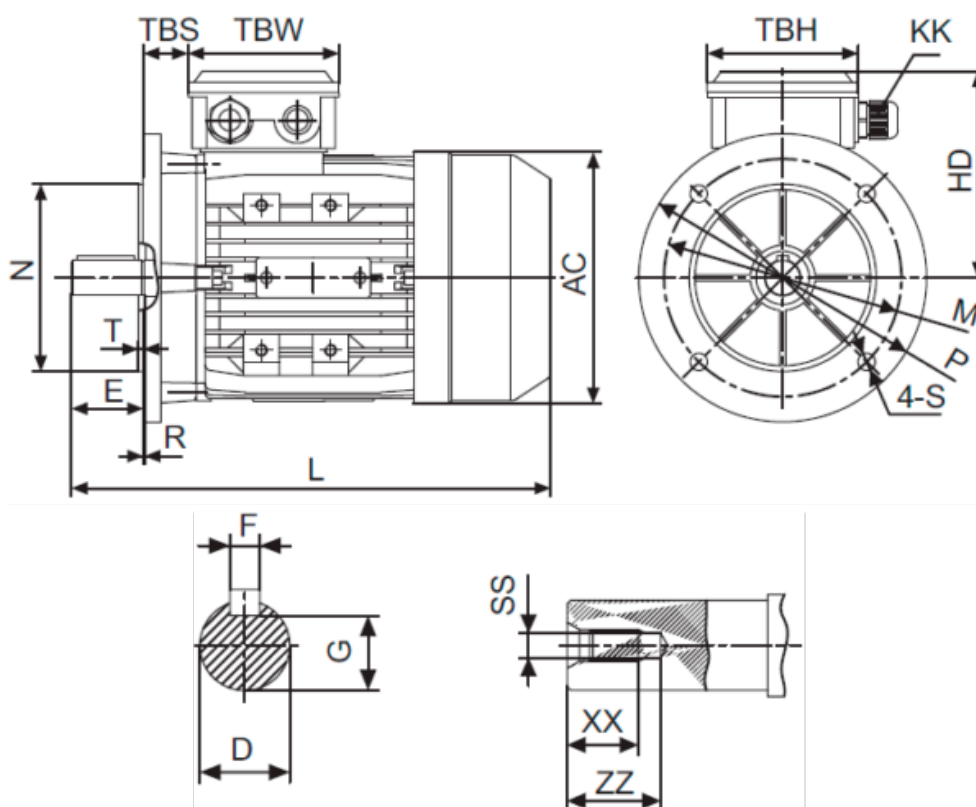

Data Sheet

Article number: 2505561400940

Description: Kleedrive MS802-6 0.55kw 900 rpm UL/CSA
3x230/400V 50HZ IP55 B5

Measures

AC = Ø156	M = Ø165	TBS = 27
D = 19	N = Ø130	TBW = 105
E = 40	P = Ø200	XX = 16
F = 6	R = 0	ZZ = 21
G = 15.5	S = Ø12	
HD = 133	SS = M6	
KK = 1-M20X1.5	T = 3.5	
L = 290	TBH = 105	